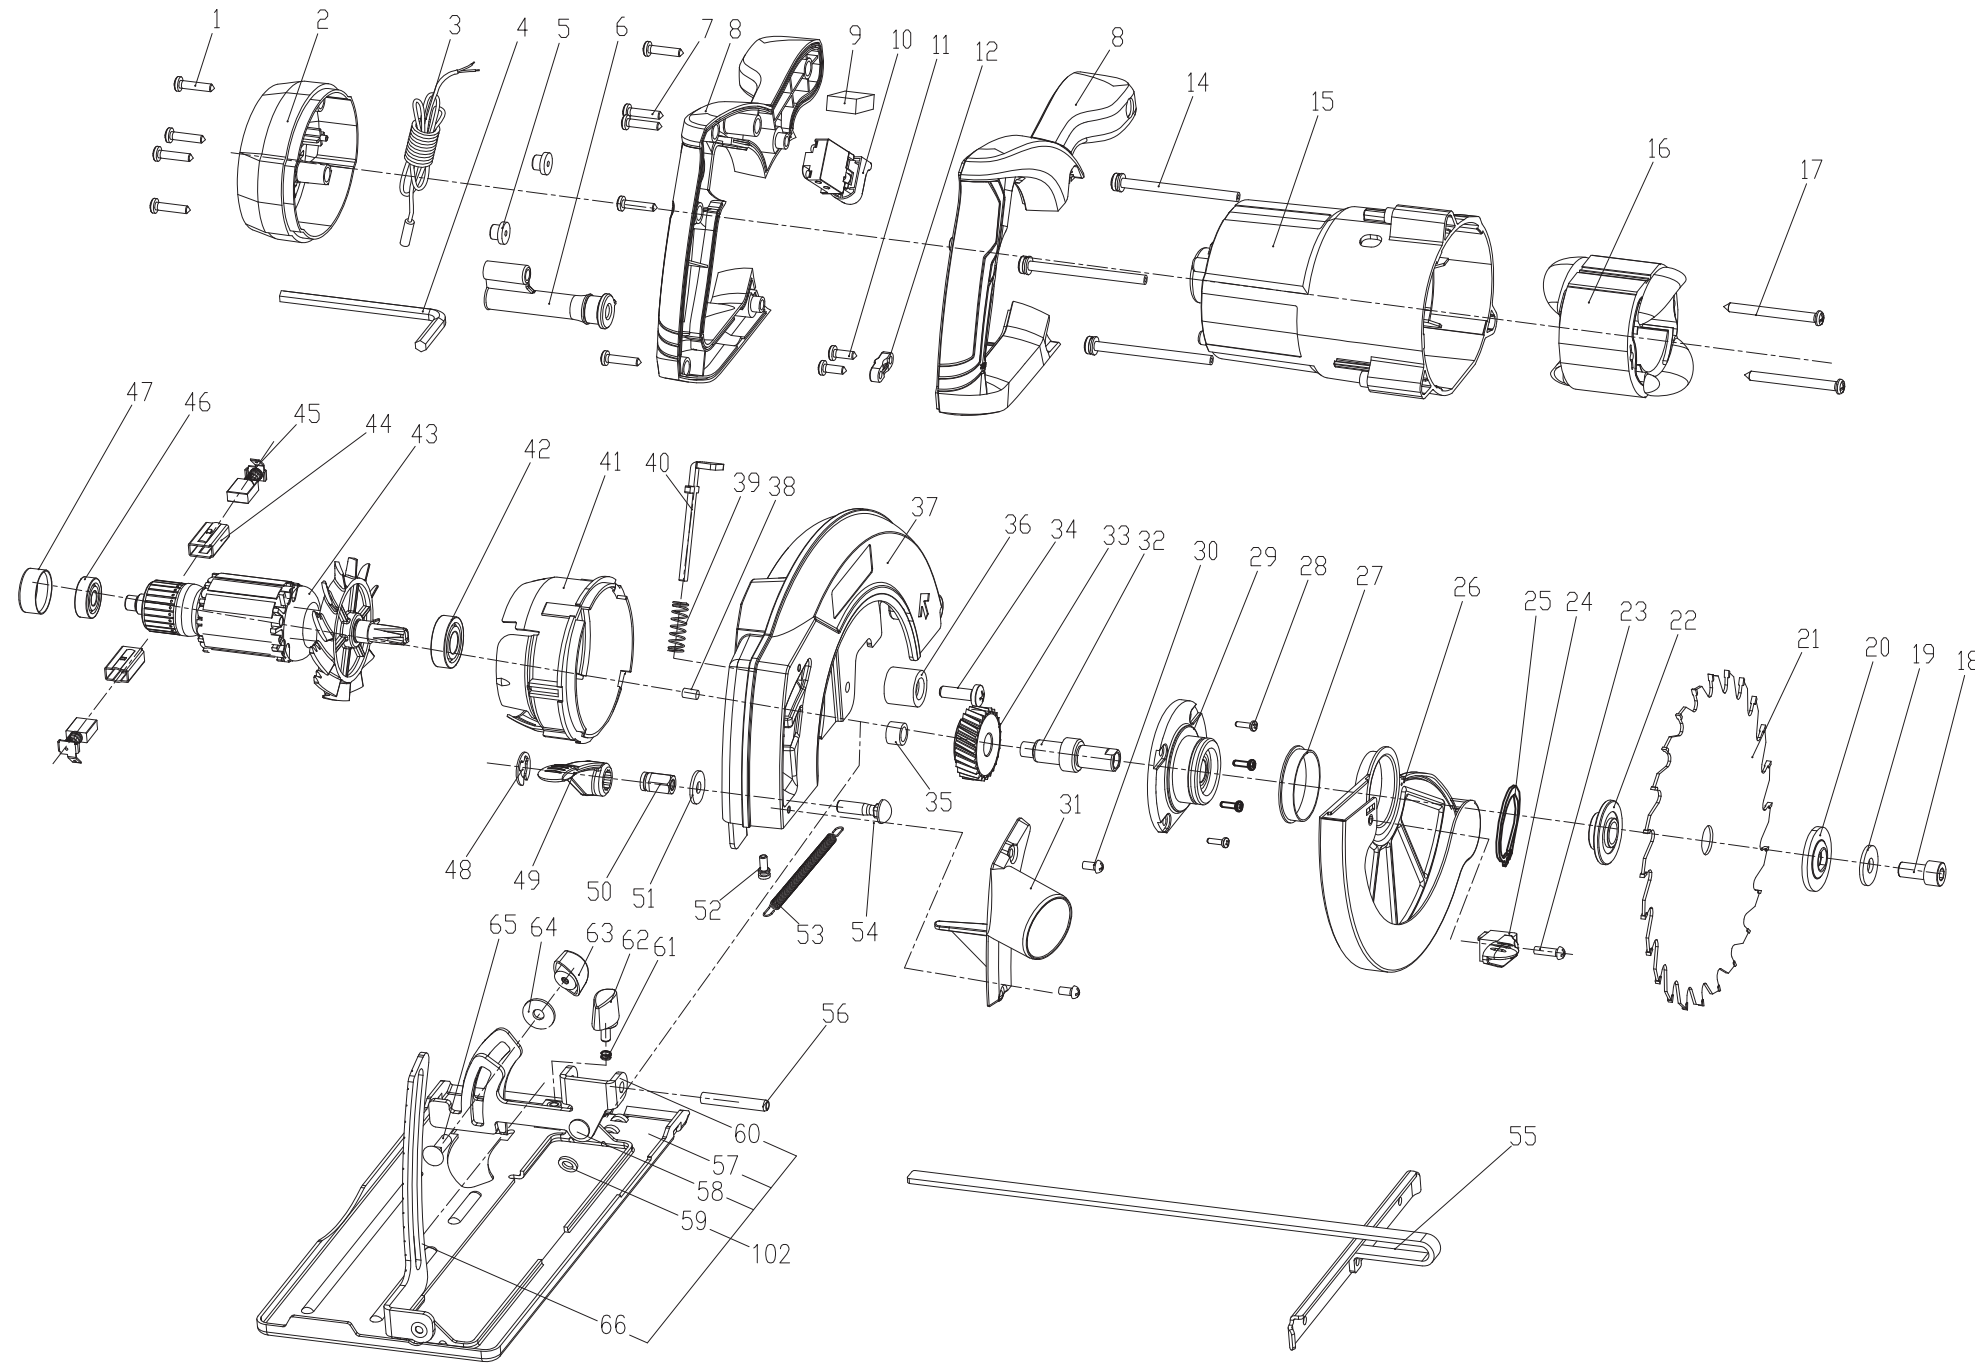

DX59

Version:00
Date:200119

Model No	Position No	Material No	Description	QTY	Remarks	Recommended order ratio	Serial No
DX59	1	60042358	Self Tapping Screw	9			
DX59	2	60041278	Rear Cover	1			
DX59	3	60041279	Power Cord	1	for BR,PY,CL,UY,PE	1%	
DX59	3	50040850	Power Cord	1	for AE-BS	1%	
DX59	3	50037642	Power Cord	1	for AE-VDE,EU	1%	
DX59	3	50041771	Power Cord	1	for AR	1%	
DX59	3	50046653	Power Cord	1	for RU	1%	
DX59	3	50047730	Power Cord	1	for IL	1%	
DX59	4	60041281	Spanner	1			
DX59	5	50000797	Rubber pad	2			
DX59	6	60041283	Cable Protector	1			
DX59	8	50040864	Left/Right handle	1			
DX59	9	60042772	Capacitor	1			
DX59	10	50037649	Switch	1		5%	
DX59	11	60045029	Screw ST4.2X13-F	2			
DX59	12	50000833	Cord clamp	1			
DX59	14	60041290	Screw Washer Assembly M5X70	3			
DX59	15	50040861	Housing	1			
DX59	16	60042932	Stator	1		3%	
DX59	17	50002852	Self tapping screw	2			
DX59	18	60041295	Screw washer assembly	1			
DX59	20	60034434	Front flange	1		5%	
DX59	21	50045278	Saw Blade	1	for RU,IL,EU,AE	5%	
DX59	21	50041351	Blade:185mm*24T	1	for BR,PY,CL,UY,PE,AR	5%	
DX59	22	50039976	Inner Flange	1	for RU,IL,EU,AE		
DX59	22	60044479	Inner Flange 16mm	1	for BR,PY,CL,UY,PE,AR		
DX59	23	60041300	Screw M4x16	1			
DX59	24	50040862	Lever	1			
DX59	25	60041302	Retaining Ring	1			
DX59	26	50040868	Moving guard	1			
DX59	27	60041304	Isolated cover	1			
DX59	28	60041305	Self Tapping Screw M4X14	4			
DX59	29	60041306	Gear cover	1		1%	
DX59	30	60041307	Screw M4x8	2			
DX59	31	60041308	Dust Tube	1			
DX59	32	60041309	Spindle	1		1%	
DX59	33	60041310	Gear	1		3%	
DX59	34	50002886	Self tapping screw	1			
DX59	35	60042964	Oil Seal Bearing	1			
DX59	36	50010550	Rubber ring	1		1%	
DX59	37	50040866	Fixed Guard	1			
DX59	38	50028782	Rubber Pin	1			
DX59	39	50037643	Compression spring	1			
DX59	40	60041317	Lock Lever	1			
DX59	41	60041318	Baffle	1			
DX59	42	60041319	Ball Bearing6001	1		3%	
DX59	43	60041320	Rotor	1		3%	
DX59	44	50000514	Brush holder set	2		3%	
DX59	45	50000454	Carbon brush(pair)	1		3%	
DX59	46	60041325	Ball Bearing608	1		3%	
DX59	47	50000741	Bearing sleeve	1			
DX59	48	50003114	E-ring	1			
DX59	49	50040860	Lift knob	1			
DX59	50	50037650	Lifting nut	1			
DX59	51	50003043	Washer	2			
DX59	52	50020930	Screw	1			
DX59	53	60041332	Spring	1			
DX59	54	60041333	Bolt 1/4x25	1			
DX59	55	50040859	Guide Ruler	1			
DX59	56	60041335	Spring Pin	1			
DX59	57	50041352	Base Plate	1			
DX59	58	60041337	Rivet 6x10	2			
DX59	59	50003046	Washer	2			
DX59	60	50041353	Angle Bracket	1			
DX59	61	60041340	Compression spring	1			
DX59	62	50040858	Ruler knob	1			
DX59	63	50040863	Corner knob	1			
DX59	65	60041344	Bolt M6x12	1			
DX59	66	50041354	Depth Bracket	1			
DX59	102	50040869	Base Plate Set	1		1%	